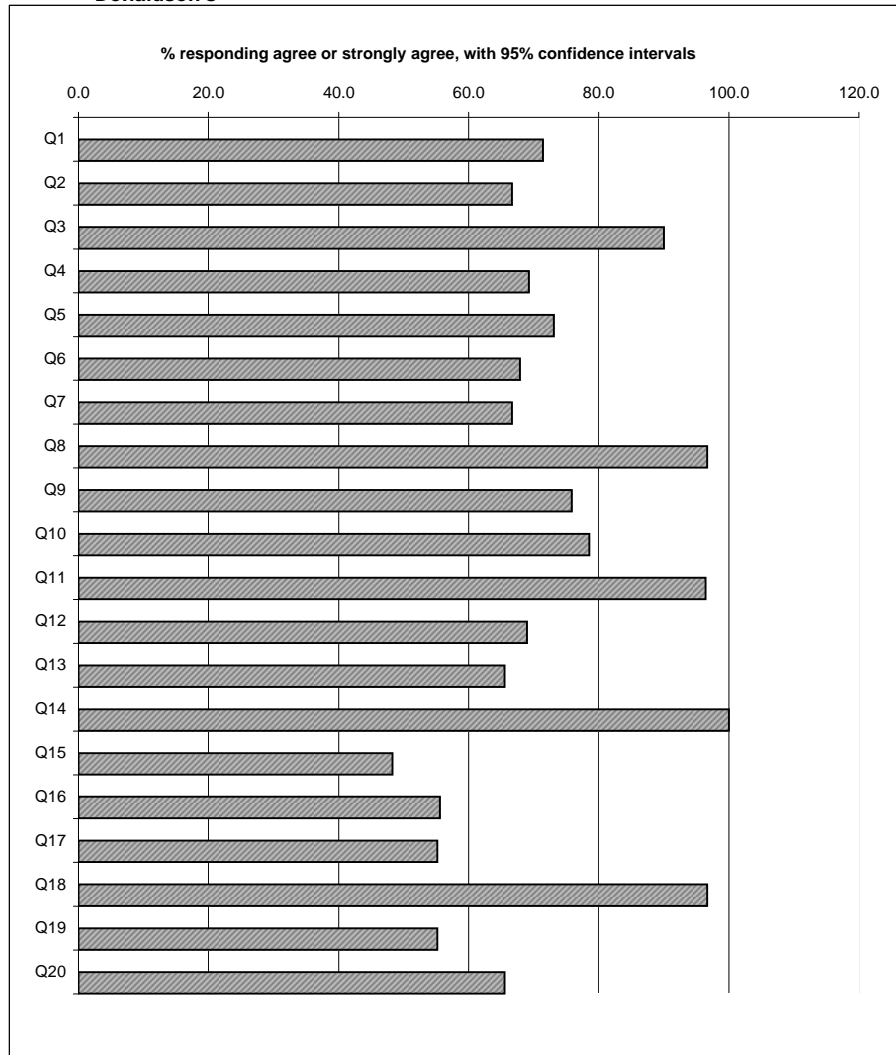

Questions for Support Staff

Donaldson's

National
 Donaldson's

Core Sample

Italics highlights 10 or less

	Strongly Agree	Agree	Disagree	Strongly Disagree	No of respondents*	Percentage Score SA + A
Q1	4	16	2	6	28	71 %
Q2	7	11	3	6	27	67 %
Q3	10	17	1	2	30	90 %
Q4	9	9	2	6	26	69 %
Q5	9	10	3	4	26	73 %
Q6	6	13	9	0	28	68 %
Q7	8	12	4	6	30	67 %
Q8	17	12	0	1	30	97 %
Q9	9	13	6	1	29	76 %
Q10	5	17	5	1	28	79 %
Q11	16	11	1	0	28	96 %
Q12	5	15	9	0	29	69 %
Q13	5	14	4	6	29	66 %
Q14	15	14	0	0	29	100 %
Q15	4	10	6	9	29	48 %
Q16	2	13	6	6	27	56 %
Q17	6	10	3	10	29	55 %
Q18	19	10	1	0	30	97 %
Q19	6	10	7	6	29	55 %
Q20	9	10	4	6	29	66 %

* Does not include respondents who left question blank

SEED No	5570948	Quest. Issued	50
School Name	Donaldson's	Quest. Returned	30